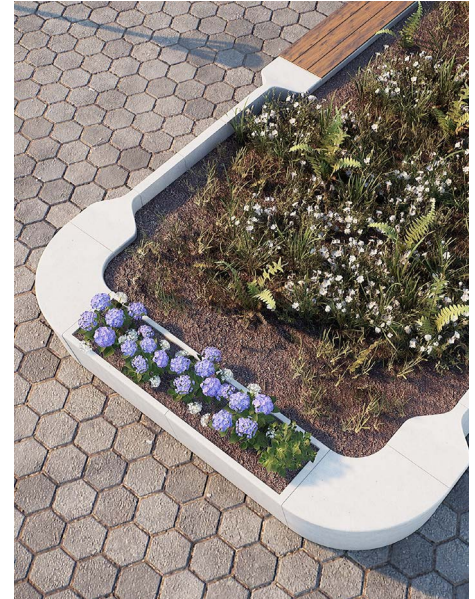

ROTTERDAM "D" SERIES

No Tax included