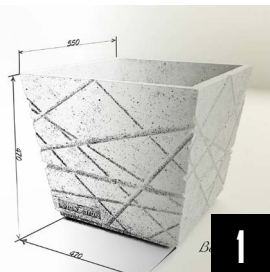

- H 300 x L 500 x W 600 mm
- Height with caps: 435 mm
- Fiberglass: **upon request**

L-BLOCKS / WALLS

No Tax included

Block L1:

- Height: 400 mm
- Width: 500 mm
- Base depth: 300 mm
- Fiberglass: 150 eur

Block L1 (Angle):

- Height: 400 mm
- Width: 350 x 350 mm
- Base depth: 300 mm
- Fiberglass: 180 eur

Block L2:

- Height: 600 mm
- Width: 500 mm
- Base depth: 400 mm
- Fiberglass: 260 eur

Block L2 (Angle):

- Height: 600 mm
- Width: 450 x 450 mm
- Base depth: 400 mm
- Fiberglass: 290 eur

Block L3:

- Height: 800 mm
- Width: 500 mm
- Base depth: 400 mm
- Fiberglass: 295 eur

Block L3 (Angle):

- Height: 800 mm
- Width: 500 x 500 mm
- Base depth: 400 mm
- Fiberglass: 395 eur

Block L4:

- Height: 1000 mm
- Width: 500 mm
- Base depth: 500 mm
- Fiberglass: 360 eur

Block L4 (Angle):

- Height: 1000 mm
- Width: 500 x 500 mm
- Base depth: 400 mm
- Fiberglass: 440 eur

MOLDS ON REQUEST

PC VIVAT LLC provide a complete polyurethane mold production cycle, which includes developing drawings for your project, creating a master model, and producing the final mold.