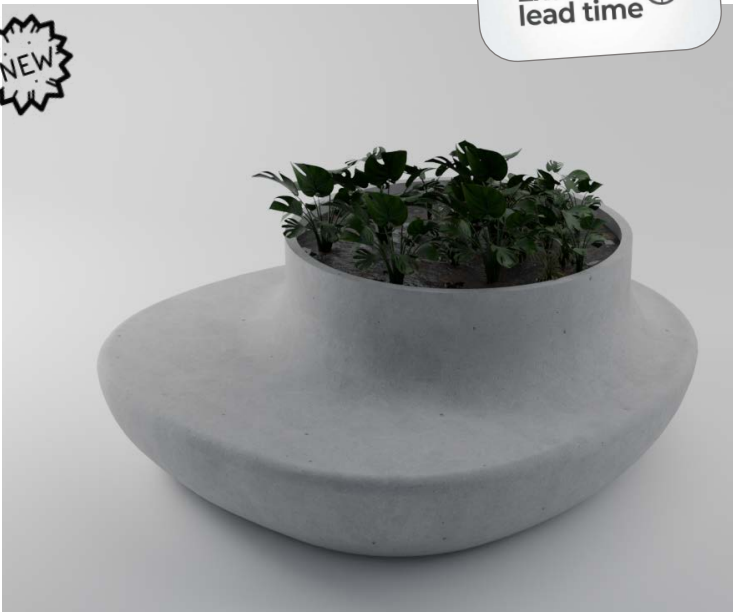

B - L2 600:

- 600 x 500 x 400 mm, 80 mm
- Fiberglass: **260 eur**

ROTTERDAM "D" SERIES

No Tax included

ROTTERDAM D1

No Tax included

Extended lead time

NEW