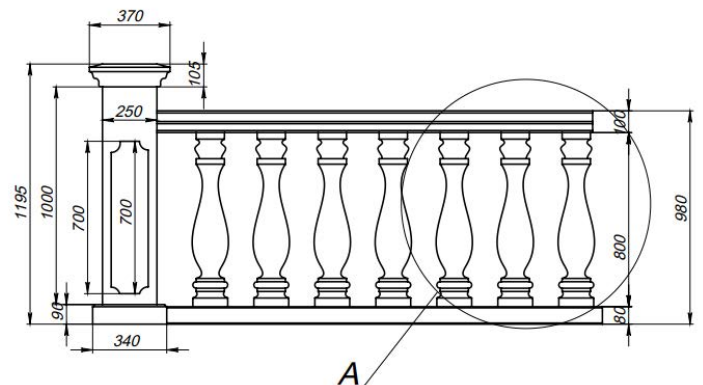

- H 300 x L 500 x W 600 mm
- Height with caps: 435 mm
- Fiberglass: **upon request**

L-BLOCKS / WALLS

No Tax included

Block L1:

- Height: 400 mm
- Width: 500 mm
- Base depth: 300 mm
- Fiberglass: 150 eur

Block L1 (Angle):

- Height: 400 mm
- Width: 350 x 350 mm
- Base depth: 300 mm
- Fiberglass: 180 eur

Block L2:

- Height: 600 mm
- Width: 500 mm
- Base depth: 400 mm
- Fiberglass: 260 eur

Block L2 (Angle):

- Height: 600 mm
- Width: 450 x 450 mm
- Base depth: 400 mm
- Fiberglass: 290 eur

Block L3:

- Height: 800 mm
- Width: 500 mm
- Base depth: 400 mm
- Fiberglass: 295 eur

Block L3 (Angle):

- Height: 800 mm
- Width: 500 x 500 mm
- Base depth: 400 mm
- Fiberglass: 395 eur

Block L4:

- Height: 1000 mm
- Width: 500 mm
- Base depth: 500 mm
- Fiberglass: 360 eur

Block L4 (Angle):

- Height: 1000 mm
- Width: 500 x 500 mm
- Base depth: 400 mm
- Fiberglass: 440 eur

MOLDS ON REQUEST

PC VIVAT LLC provide a complete polyurethane mold production cycle, which includes developing drawings for your project, creating a master model, and producing the final mold.