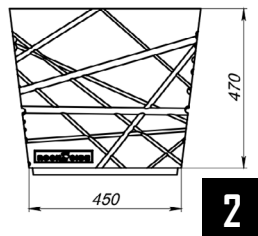

- H 300 x L 500 x W 600 mm
- Height with caps: 435 mm
- Fiberglass: **upon request**

L-BLOCKS / WALLS

No Tax included

Block L1:

- Height: 400 mm
- Width: 500 mm
- Base depth: 300 mm
- Fiberglass: 150 eur

Block L1 (Angle):

- Height: 400 mm
- Width: 350 x 350 mm
- Base depth: 300 mm
- Fiberglass: 180 eur

Block L2:

- Height: 600 mm
- Width: 500 mm
- Base depth: 400 mm
- Fiberglass: 260 eur

Block L2 (Angle):

- Height: 600 mm
- Width: 450 x 450 mm
- Base depth: 400 mm
- Fiberglass: 290 eur

Block L3:

- Height: 800 mm
- Width: 500 mm
- Base depth: 400 mm
- Fiberglass: 295 eur

Block L3 (Angle):

- Height: 800 mm
- Width: 500 x 500 mm
- Base depth: 400 mm
- Fiberglass: 395 eur

Block L4:

- Height: 1000 mm
- Width: 500 mm
- Base depth: 500 mm
- Fiberglass: 360 eur

Block L4 (Angle):

- Height: 1000 mm
- Width: 500 x 500 mm
- Base depth: 400 mm
- Fiberglass: 440 eur

MOLDS ON REQUEST

PC VIVAT LLC provide a complete polyurethane mold production cycle, which includes developing drawings for your project, creating a master model, and producing the final mold.